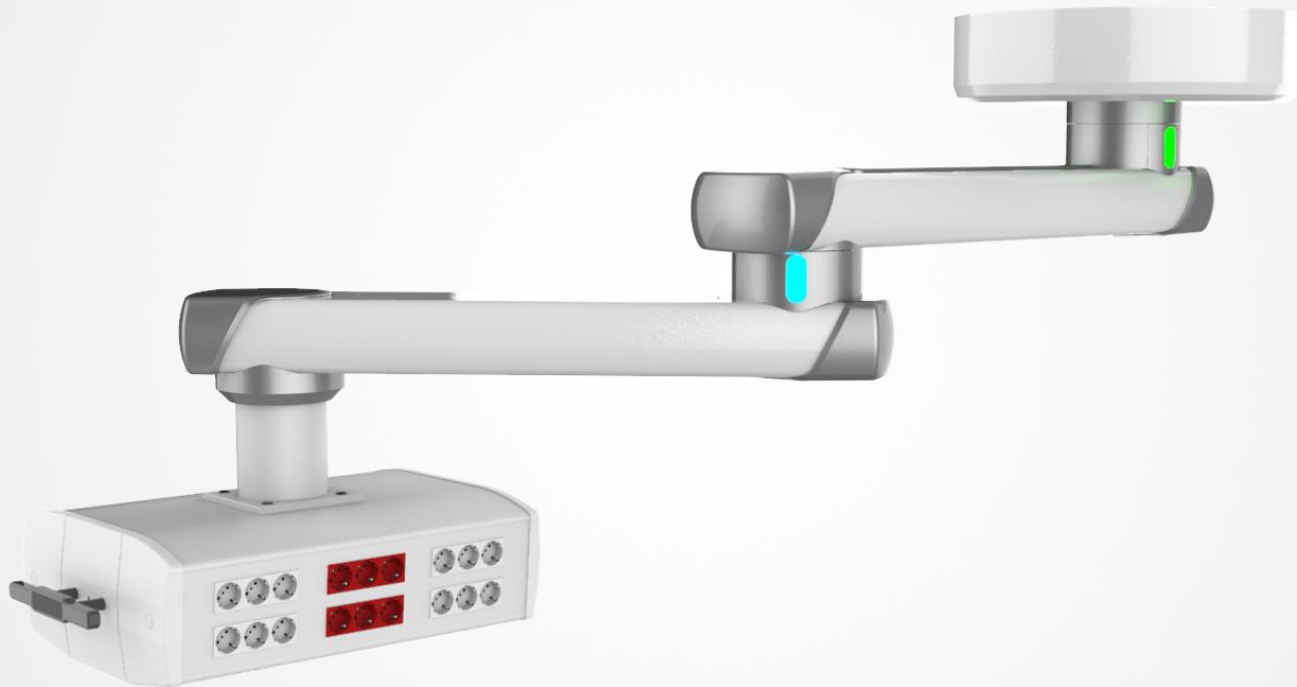

Bewegung federleicht gemacht

M20 Service Head Concept

Medical Scandinavia

M20 Horizontal Head

M20 Horizontal Head:

- Flexible positioning of gas outlets as well as electrical fittings and data sockets
 - Gas, electric and data connections in different standards and types of many manufacturers
 - Ergonomic operations from the sides
- Outlets could also be mounted in the bottom of the Horizontal Head
- Availability of different lengths and colours
- Could be mounted on MediBoom[®] as well as on MediLift[®] pendant systems

M20 Horizontal Head

M20 Horizontal Head

M20 Horizontal Head

M20 Horizontal Head Dimensions

M20 Slim Vertical Head

M20 Vertical Head:

- Flexible positioning of gas outlets as well as electrical fittings and data sockets
 - Gas, electric and data connections in different standards and types of many manufacturers
 - Ergonomic operations from the sides
- Availability of different lengths and colours
- Could be mounted on MediBoom[®] pendant systems
- **Options:**
 - Integrated indirect light system
 - Integrated cable management

M20 Slim Vertical Head

M20 Slim Vertical Head

M20 Slim Vertical Head

M6 vers. M20
-26% cross section
reduction

Vielen Dank.

www.ondal.de