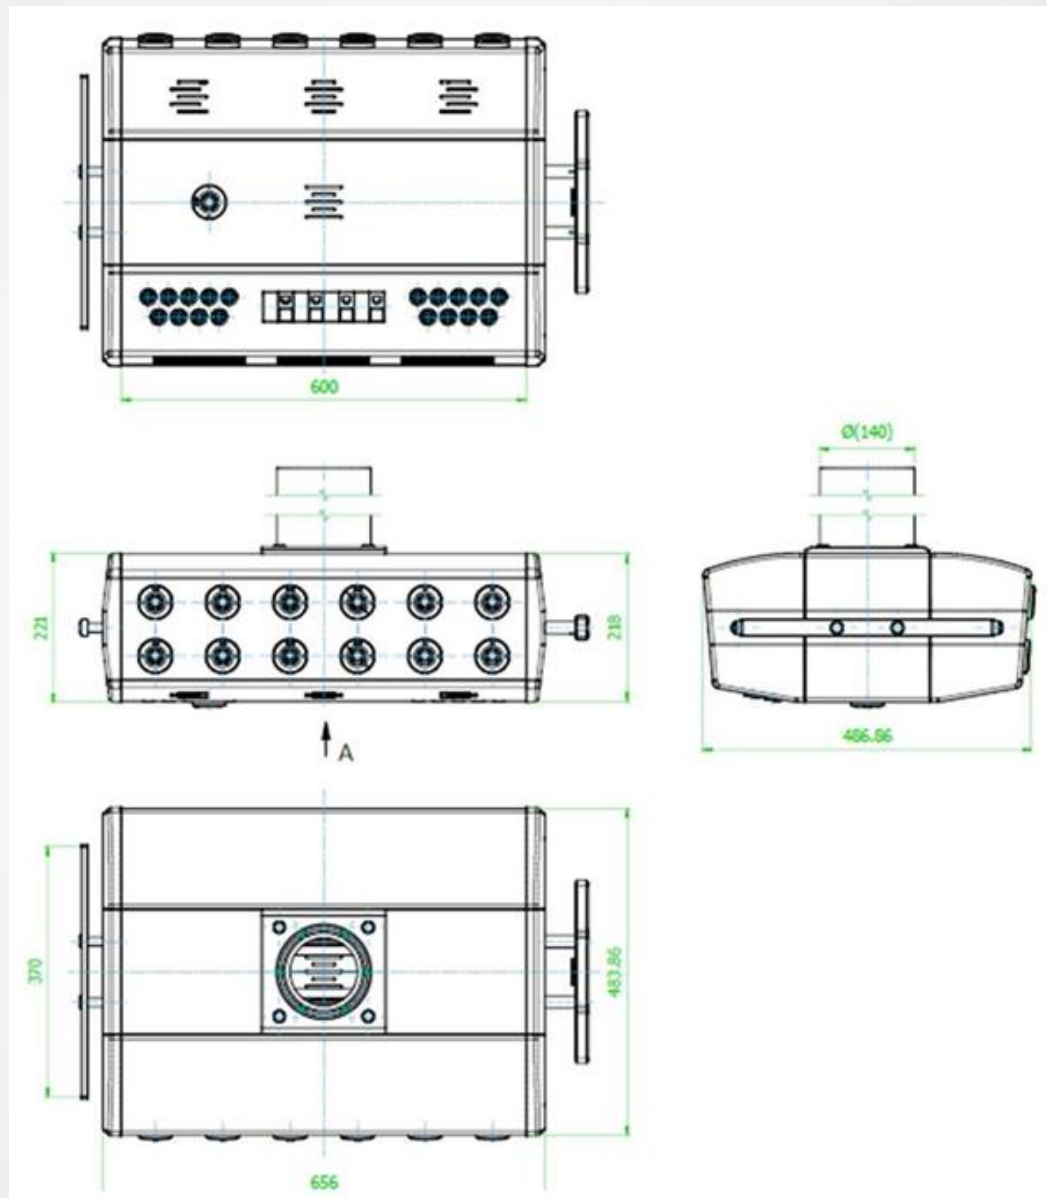

Bewegung federleicht gemacht

M20 Service Head Concept

Medical Scandinavia

M20 Horizontal Head

M20 Horizontal Head:

- Flexible positioning of gas outlets as well as electrical fittings and data sockets
 - Gas, electric and data connections in different standards and types of many manufacturers
 - Ergonomic operations from the sides
- Outlets could also be mounted in the bottom of the Horizontal Head
- Availability of different lengths and colours
- Could be mounted on MediBoom[®] as well as on MediLift[®] pendant systems

M20 Horizontal Head

M20 Horizontal Head

M20 Horizontal Head

M20 Horizontal Head Dimensions

M20 Slim Vertical Head

M20 Vertical Head:

- Flexible positioning of gas outlets as well as electrical fittings and data sockets
 - Gas, electric and data connections in different standards and types of many manufacturers
 - Ergonomic operations from the sides
- Availability of different lengths and colours
- Could be mounted on MediBoom[®] pendant systems
- **Options:**
 - Integrated indirect light system
 - Integrated cable management

M20 Slim Vertical Head

M20 Slim Vertical Head

M20 Slim Vertical Head

M6 vers. M20
-26% cross section
reduction

Vielen Dank.

www.ondal.de