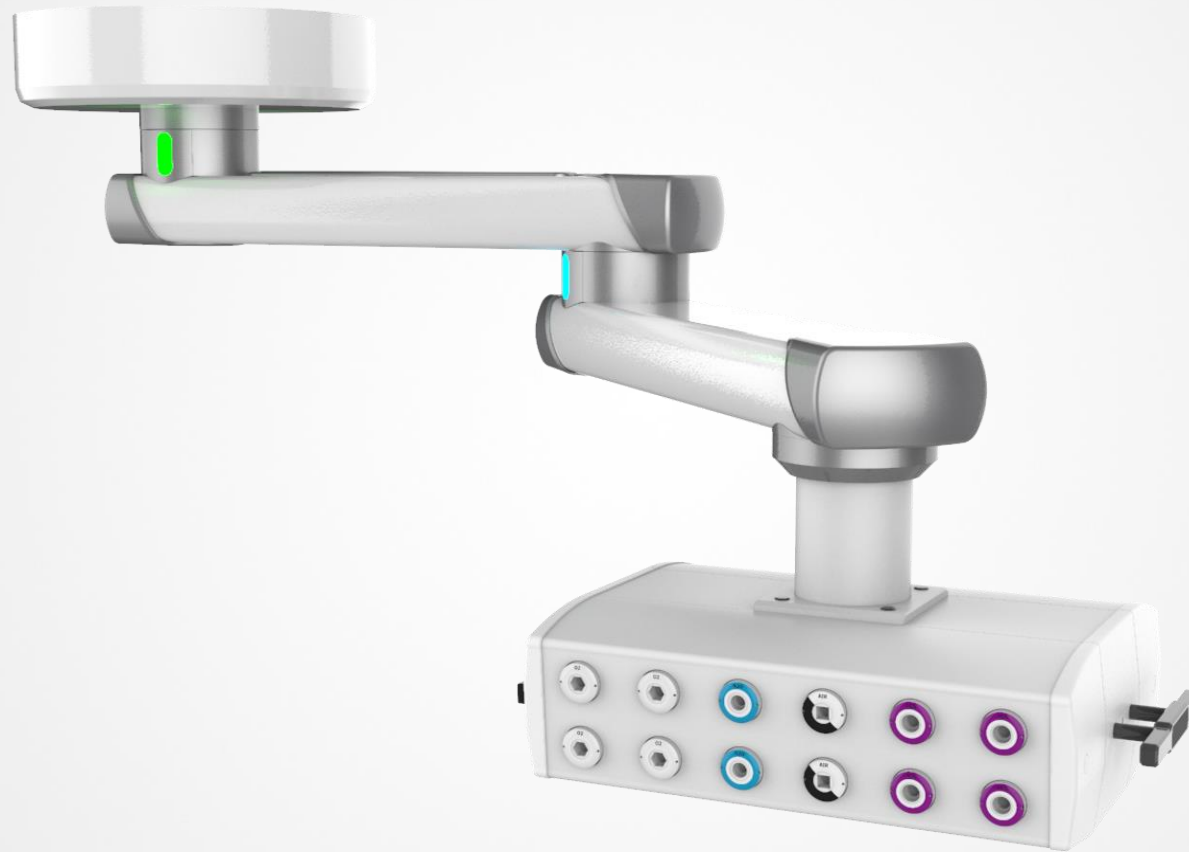

Bewegung federleicht gemacht

M20 Service Head Concept

Medical Scandinavia

M20 Horizontal Head

M20 Horizontal Head:

- Flexible positioning of gas outlets as well as electrical fittings and data sockets
 - Gas, electric and data connections in different standards and types of many manufacturers
 - Ergonomic operations from the sides
- Outlets could also be mounted in the bottom of the Horizontal Head
- Availability of different lengths and colours
- Could be mounted on MediBoom[®] as well as on MediLift[®] pendant systems

M20 Horizontal Head

M20 Horizontal Head

M20 Horizontal Head

M20 Horizontal Head Dimensions

M20 Slim Vertical Head

M20 Vertical Head:

- Flexible positioning of gas outlets as well as electrical fittings and data sockets
 - Gas, electric and data connections in different standards and types of many manufacturers
 - Ergonomic operations from the sides
- Availability of different lengths and colours
- Could be mounted on MediBoom[®] pendant systems
- **Options:**
 - Integrated indirect light system
 - Integrated cable management

M20 Slim Vertical Head

M20 Slim Vertical Head

M20 Slim Vertical Head

M6 vers. M20
-26% cross section
reduction

Vielen Dank.

www.ondal.de