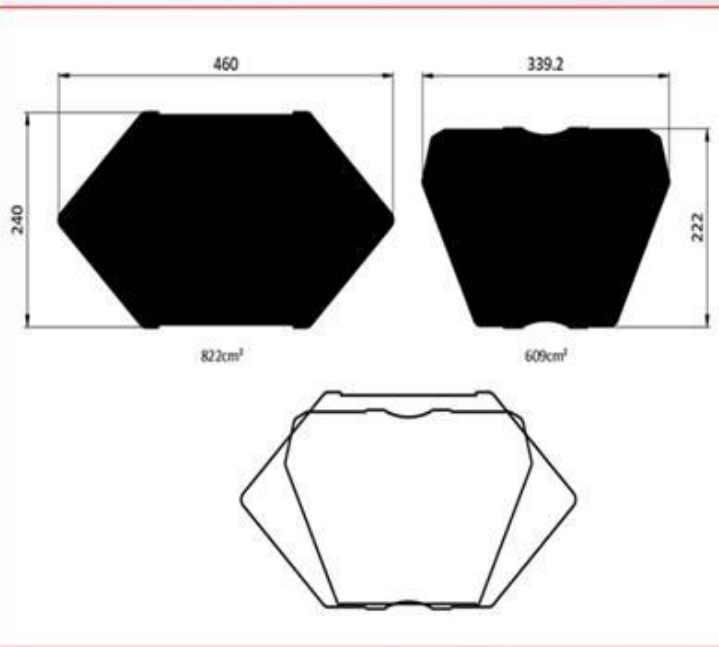

Bewegung federleicht gemacht

M20 Service Head Concept

Medical Scandinavia

M20 Horizontal Head

M20 Horizontal Head:

- Flexible positioning of gas outlets as well as electrical fittings and data sockets
 - Gas, electric and data connections in different standards and types of many manufacturers
 - Ergonomic operations from the sides
- Outlets could also be mounted in the bottom of the Horizontal Head
- Availability of different lengths and colours
- Could be mounted on MediBoom[®] as well as on MediLift[®] pendant systems

M20 Horizontal Head

M20 Horizontal Head

M20 Horizontal Head

M20 Horizontal Head Dimensions

M20 Slim Vertical Head

M20 Vertical Head:

- Flexible positioning of gas outlets as well as electrical fittings and data sockets
 - Gas, electric and data connections in different standards and types of many manufacturers
 - Ergonomic operations from the sides
- Availability of different lengths and colours
- Could be mounted on MediBoom[®] pendant systems
- **Options:**
 - Integrated indirect light system
 - Integrated cable management

M20 Slim Vertical Head

M20 Slim Vertical Head

M20 Slim Vertical Head

M6 vers. M20
-26% cross section
reduction

Vielen Dank.

www.ondal.de